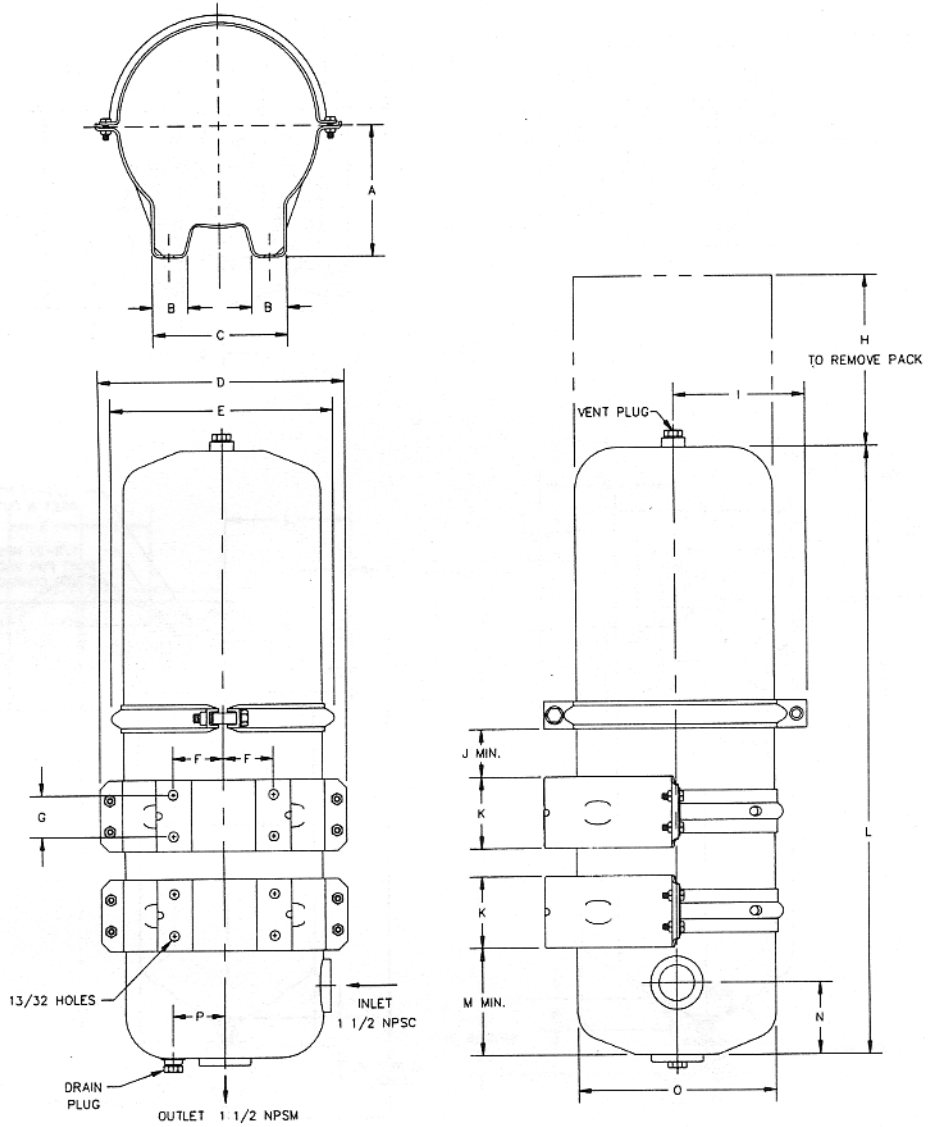

MODEL 970-C

DIMENSIONS — INCHES					
970-C					
A	5 1/2	F	2 1/8	K	3
B	1 1/2	G	1 3/4	L	25 11/16
C	5 11/16	H	15	M	4 1/2
D	10 1/2	I	5 9/16	N	3
E	9 1/2	J	2 1/2	O	8 3/8
				P	2 3/16